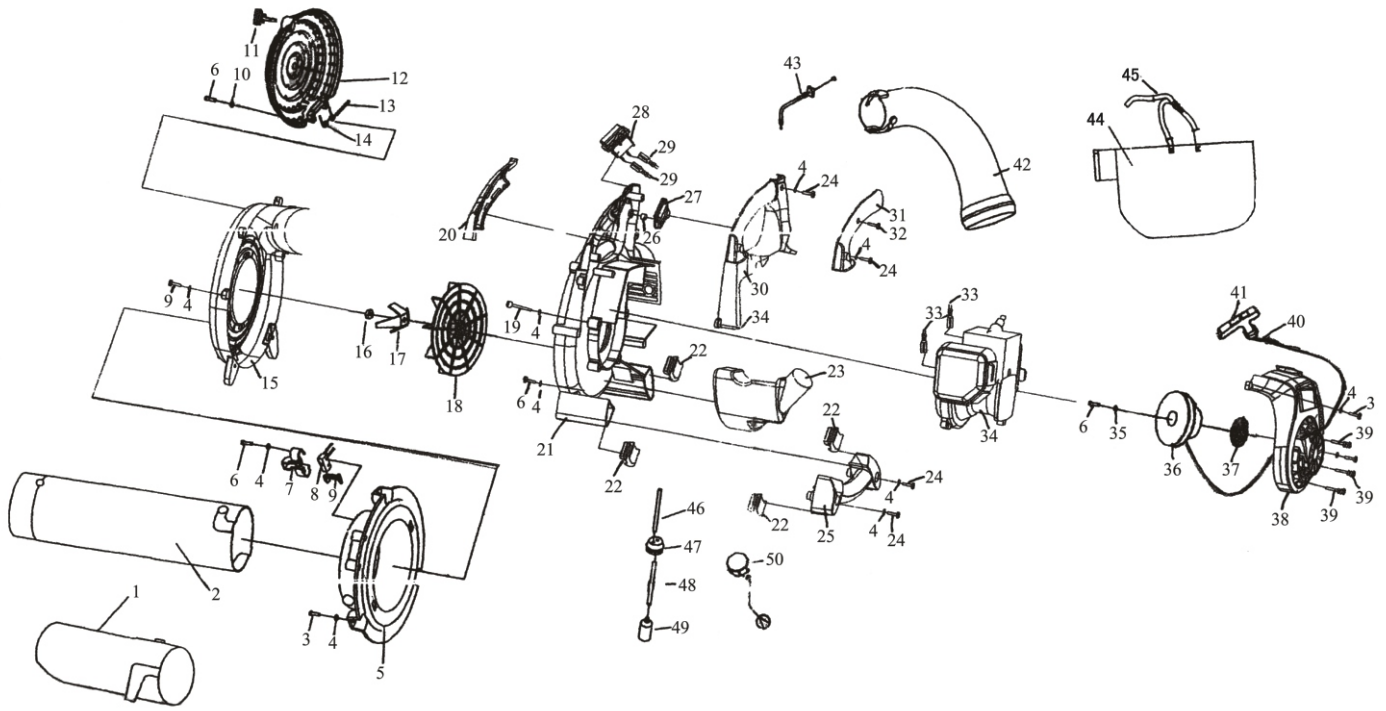

FIG : 2 : GBV326S Brush Cutter Explosive Picture

Ser.NO.	Code	Part Name	Qty	Ser.NO.	Code	Part Name	Qty
2-1	16326S201	INHALE PIPE NO.1	1	2-26	16326S226	THROTTLE LEVER SHAFT	1
2-2	16326S202	INHALE PIPE NO.2	1	2-27	16326S227	THROTTLE LEVER HANDLE	1
2-3	16326S203	SCREW M5×16	14	2-28	16326S228	STOP SWITCH COMP	1
2-4	16326S204	WASHER 5	26	2-29	16326S229	SHORT STOP WIRE	2
2-5	16326S205	CONNECT COVER	1	2-30	16326S230	UPPER HANGLE	1
2-6	16326S206	SCREW M5×10	4	2-31	16326S231	RIGHT HANGLE RUBBER COVER	1
2-7	16326S207	CONNECTER SAFETY COVER	1	2-32	16326S232	ST4.2×10	1
2-8	16326S208	SAFETY SWITCH	1	2-33	16326S233	STOP WIRE	2
2-9	16326S209	BUTTON CONNECTER	1	2-34	16326S234	GASOLING ENGING	1
2-10	16326S210	WASHER 6	1	2-35	16326S235	WASHER 5	1
2-11	16326S211	SCREW	1	2-36	16326S236	STARTER POPE REEL	1
2-12	16326S212	FAN NET COVER	1	2-37	16326S237	COLE SPRING	1
2-13	16326S213	WREST SPRING SHAFT	1	2-38	16326S238	VOLUTE CASE	1
2-14	16326S214	WREST SPRING	1	2-39	16326S239	SCREW M4×30	3
2-15	16326S215	REAR COCHLEA CASS	1	2-40	16326S240	STARTER POPE	1
2-16	16326S216	NUT M8×1	1	2-41	16326S241	STARTER HANDLE	1
2-17	16326S217	SHATTER TOOTH	1	2-42	16326S242	TAIL PIPE	1
2-18	16326S218	IMPELLER	1	2-43	16326S243	THROTTLE WRIE COMP	1
2-19	16326S219	SCREW M5×30	4	2-44	16326S244	LEAVES ASSY	1
2-20	16326S220	LEFT HANDLE RUBBER COVER	1	2-45	16326S245	HARNES ASSY	1
2-21	16326S221	FRONT COCHLEA CASE	1	2-46	16326S246	RETURN FUEL PIPE	1
2-22	16326S222	PEDESTAL	4	2-47	16326S247	FUEL PIPE RUBBER BUNG	1
2-23	16326S223	FUEL TANK	1	2-48	16326S248	INLET FUEL PIPE	1
2-24	16326S224	SCREW M5×20	4	2-49	16326S249	FILTER CLEANER	1
2-25	16326S225	LOWER HANDLE	1	2-50	16326S250	LID ASSY	1