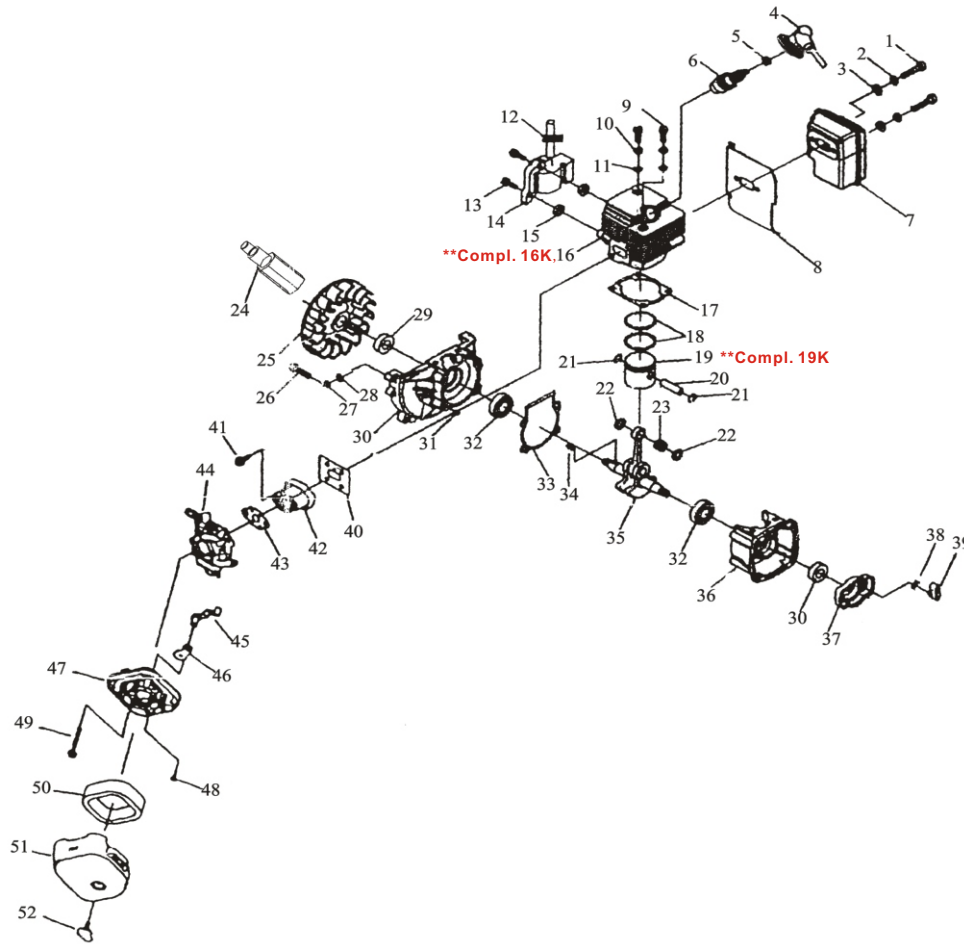

FIG: 1: GBV326S Gasoline Engine Explosive Picture

Ser.NO.	Code	Part Name	Qty	Ser.NO.	Code	Part Name	Qty
1-1	16326S101	SCREW	2	1-26	16326S126	SCREW	4
1-2	16326S102	WASHER	2	1-27	16326S127	WASHER	4
1-3	16326S103	EVEN MAT	2	1-28	16326S128	EVEN MAT	4
1-4	16326S104	HIGH PRESSURE HAT	1	1-29	16326S129	OIL SEAL	2
1-5	16326S105	HIGH PRESSURE COIL	1	1-30	16326S130	FRONT HALF CRANK CASS	1
1-6	16326S106	THE SPARK FILLS	1	1-31	16326S131	ANNUL	1
1-7	16326S107	MUFFLER	1	1-32	16326S132	BALL BEARING	1
1-8	16326S108	SLAD	1	1-33	16326S133	CRANK CASE CASKET	1
1-9	16326S109	SCREW	2	1-34	16326S134	KEY	1
1-10	16326S110	WASHER	2	1-35	16326S135	CRANK SHAFT COMP	1
1-11	16326S111	EVEN MAT	2	1-36	16326S136	REAR HALF CEAND CASS	1
1-12	16326S112	RUBBER PLUG	1	1-37	16326S137	STARTER PULLEY	1
1-13	16326S113	SCREW	2	1-38	16326S138	STARTER PAWL SPRING	1
1-14	16326S114	MAGNBTO STATOR	1	1-39	16326S139	STARTER PAWL	1
1-15	16326S115	HEAT UNSULATION PAD	2	1-40	16326S140	CYLINDER WASHER	1
1-16	16326S116	CYLINDER	1	1-41	16326S141	SCREW	2
1-16K	16326S116K	Cylinder Block Assy (Including Piston Assy)	1	1-42	16326S142	INLET MANIFOLD	1
1-17	16326S117	CYLINDER WASHER	1	1-43	16326S143	CARBURETOR	1
1-18	16326S118	PISTON RING	2	1-44	16326S144	CARBURETOR	1
1-19	16326S119	PISTON RING	1	1-45	16326S145	BREEZE A HAND HANDLE	1
1-19K	16326S119K	Piston Assy (Including Ring Set, Pin & circlip)	1	1-46	16326S146	BREEZE DOOR	1
1-20	16326S120	PISTON PIN	2	1-47	16326S147	THE EMPTY COLANDER INSIDE COVERS	1
1-21	16326S121	PISTON PIN CIRCLET	2	1-48	16326S148	SCREW	1
1-22	16326S122	STOP RING	2	1-49	16326S149	SCREW	2
1-23	16326S123	NEEDLE BEARING	1	1-50	16326S150	ELEMENTO FILTRO	1
1-24	16326S124	CONNECTING SHAFT	1	1-51	16326S151	EMPTY COVER OUTSIDE THE COLANDER	1
1-25	16326S125	MAGNBTO ROTOR	1	1-52	16326S152	BIG A BOLT	1