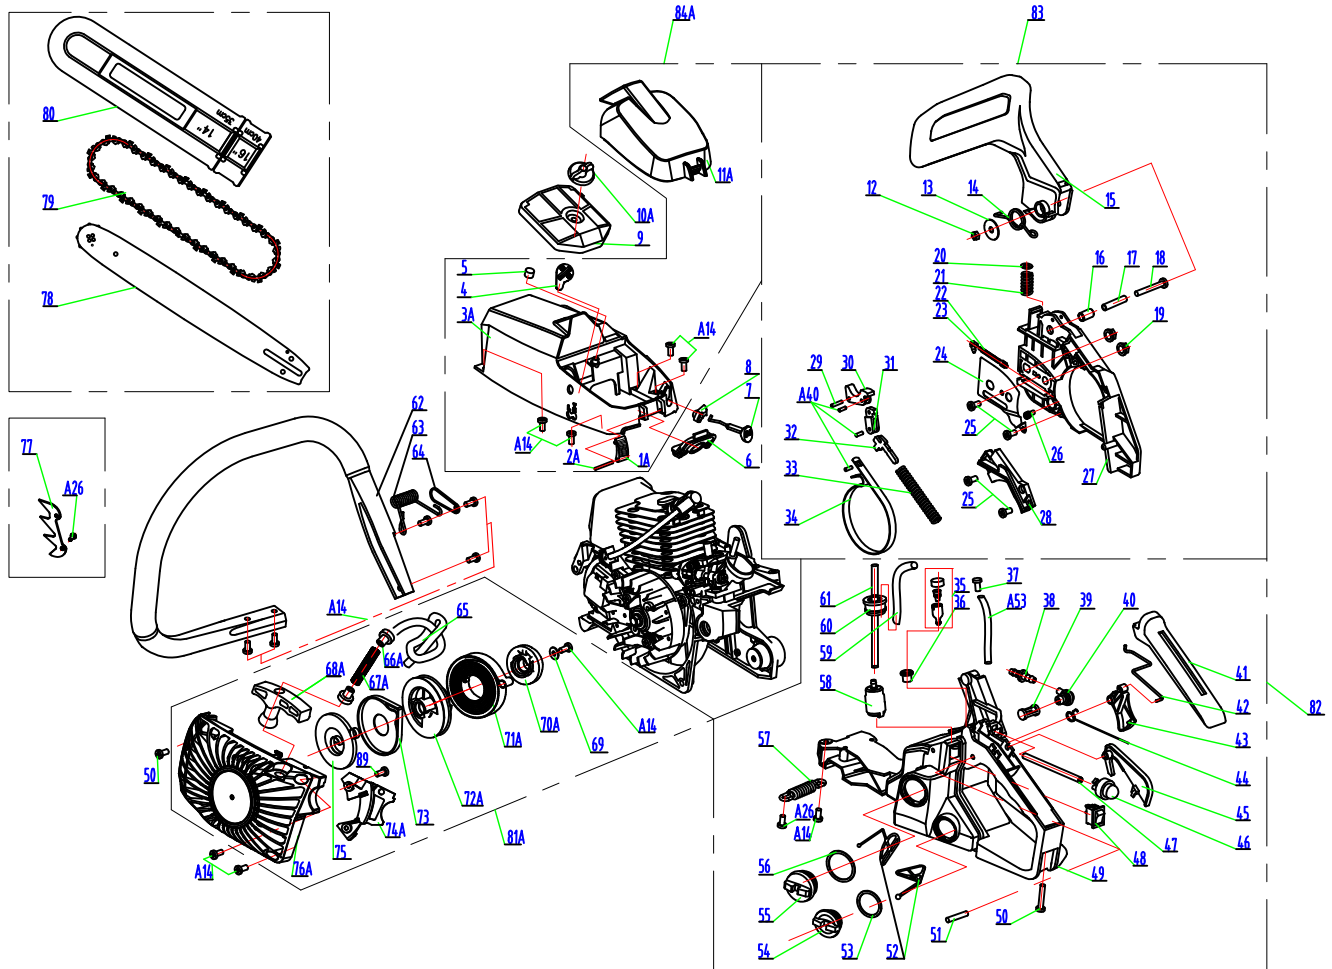

No.	Code	Part Name	QTY	No.	Code	Part Name	QTY
1-1	17137101	Nut M5	2	1-31	17137131	Igniter	1
1-2	17137102	Screw M5*16	5	1-32	17137132	Nut M8*1	1
1-3	17137103	Plate	1	1-33	17137133	Screw	1
1-4	17137104	Silencer	1	1-34	17137134	Pawl	1
1-5	17137105	Gasket	1	1-35	17137135	Spring	1
1-6	17137106	Bolt M5*60	2	1-36	17137136	Oil seal ϕ 12* ϕ 22* ϕ 7	1
1-7	17137107	Cylinder	1	1-37	17137137	Left crankcase	1
1-7	17142107	Cylinder	1	1-38	17137138	Bearing 6201 (ϕ 12* ϕ 32* ϕ 10)	2
1-7K	17137107K	Cylinder block(including piston assy)	1	1-39	17137139	Gasket	1
1-7K	17142107K	Cylinder block(including piston assy)	1	1-40	17137140	Key (3*3.7*9)	1
1-8	17137108	Screw M5*20	4	1-41	17137141	Shaft ass'y	1
1-9	17137109	Spark plug	1	1-42	17137142	Pin ϕ 3*8	6
1-10	17137110	Gasket	1	1-43	17137143	Right crankcase	1
1-11	17137111	Intake	1	1-44	17137144	Screw M5*30	4
1-12	17137112	Gasket	1	1-45	17137145	Snap ring ϕ 32	1
1-13	17137113	Carburetor	1	1-46	17137146	Oil seal ϕ 12* ϕ 32*5.5	1
1-14	17137114	Screw ST4.8*16	17	1-47	17137147	Cap	1
1-15	17137115	Manifold	1	1-48	17137148	Damper	1
1-16	17137116	Bolt M4*70	2	1-49	17137149	Engine case	1
1-17	17137117	Gasket	1	1-50	17137150	Damper	1
1-18	17137118	Piston ring	1	1-51	17137151	Cap	1
1-19	17137119	Snap ring	2	1-52	17137152	Washer	1
1-20	17137120	Piston	1	1-53	17137153	Wire	1
1-20	17142120	Piston	1	1-54	17137154	Oil nozzle	1
1-20K	17137120K	Piston assy(including ring set, pin&circlip)	1	1-55	17137155	Oil inlet (outlet) pipe	3
1-20K	17142120K	Piston assy(including ring set, pin&circlip)	1	1-56	17137156	Oil pump	1
1-21	17137121	Piston pin	1	1-57	17137157	Oil pump cover plate	1
1-22	17137122	Needle bearing ϕ 10* ϕ 14*11	1	1-58	17137158	Worm	1
1-23	17137123	Washer	2	1-59	17137159	Needle bearing ϕ 10* ϕ 13*13	1
1-24	17137124	Chain catcher	1	1-60	17137160	Clutch drum	1
1-25	17137125	Stud AYM8-M8*28-8.8	2	1-61	17137161	Plate	1
1-26	17137126	Screw M5*12	3	1-62	17137162	Clutch wedge	3
1-27	17137127	Plate	1	1-63	17137163	Spring	1
1-28	17137128	Screw M4*12	5	1-64	17137164	Wedge bracket	1
1-29	17137129	Screw M4*18	2	1-65	17137165	Fly wheel ass'y	1
1-30	17137130	Wire	1	1-66	17137166	Clutch assv	1